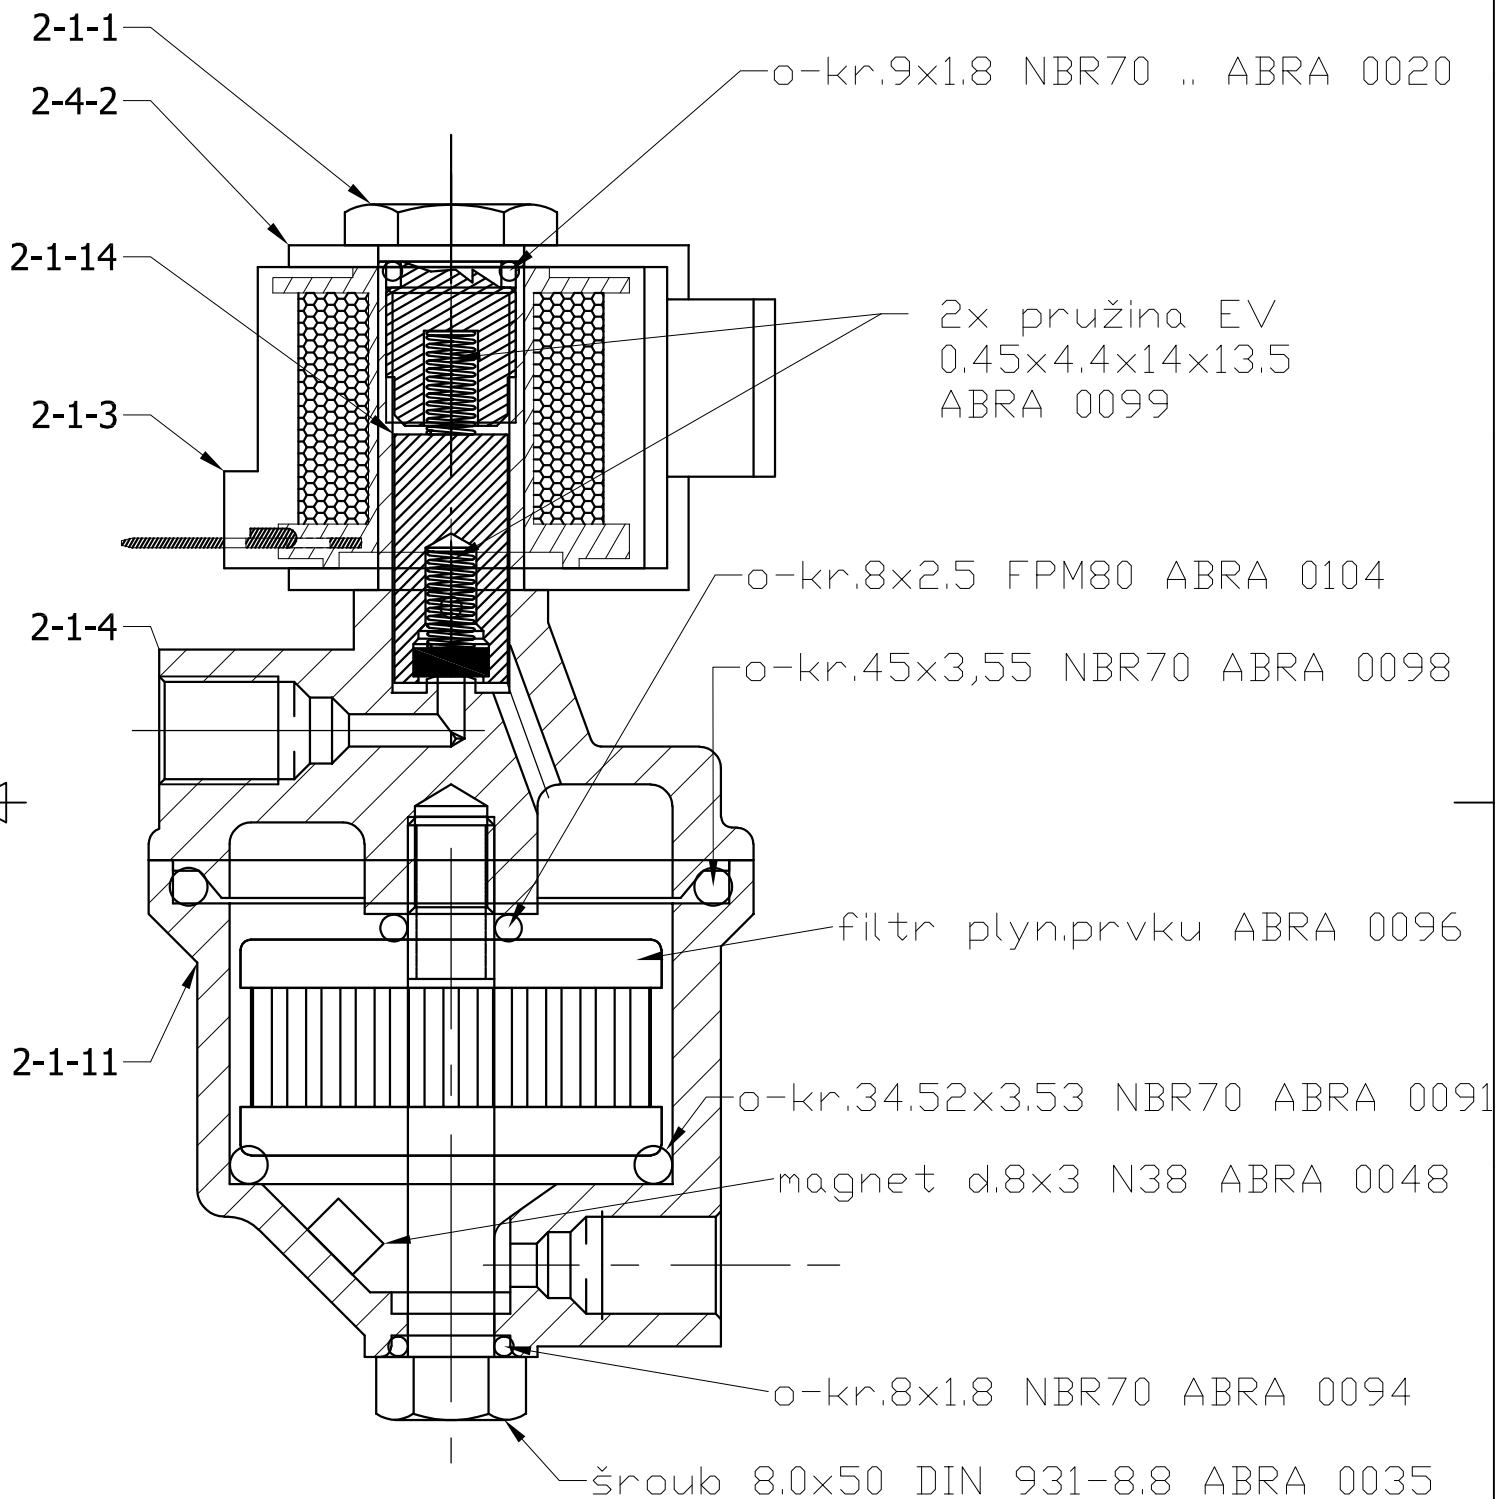

výkresová sada: 2

Výrobek: 3030 elektroventil LPG Lovtec

Itemref	Quantity	Title/Name, designation, material, dimension etc	Article No./Reference		
Designed by Lichovník	Checked by Hudec11.12.2014	Approved by - date	File name LPG.dwg	Date 11/12/2014	Scale to fit
LOVTEC			sestava "elektroventil LPG Lovtec"		
			2-0-1	Edition 1	Sheet 1/2