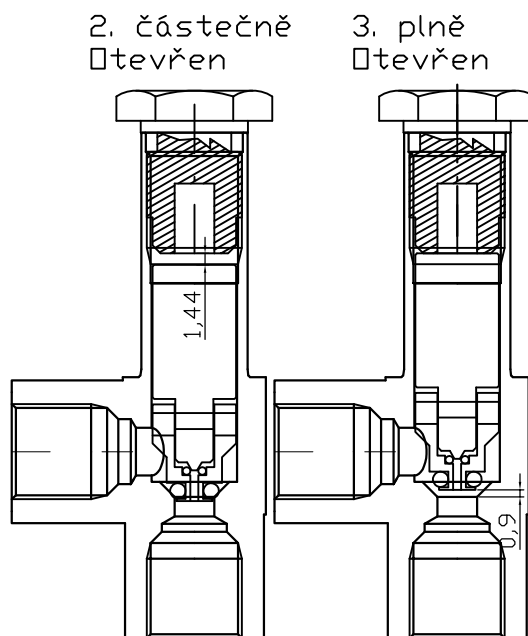

code ABRA 3021

6	1	tělo EV MP	0749	design 18-1-6
5	1	jádro EV MP díl mosaz	0748	design 18-1-5
4	1	jádro EV MP díl FE	0748	design 18-1-4
3	1	coil of valve 12V 10W / cívka el. ventilu LOVTEC	0069	design 2-0-3
2	1	valve holder / držák cívky elektroventilu	0092	design 2-4-2
1	1	screw LPG OK17 / šroub horní EV LPG OK17 M12x1	0023	design 2-1-1

Itemref	Quantity	Title/Name, designation, material, dimension etc	Article No./Reference		
Designed by Lichovník	Checked by Lukeščík	Approved by - date Ecler	File name 18_EV LPG MP	Date 20/7/2012	Scale
HL propan		EV LPG MP - Magic Pover - 2tah			
			18-0	Edition 1	Sheet 1