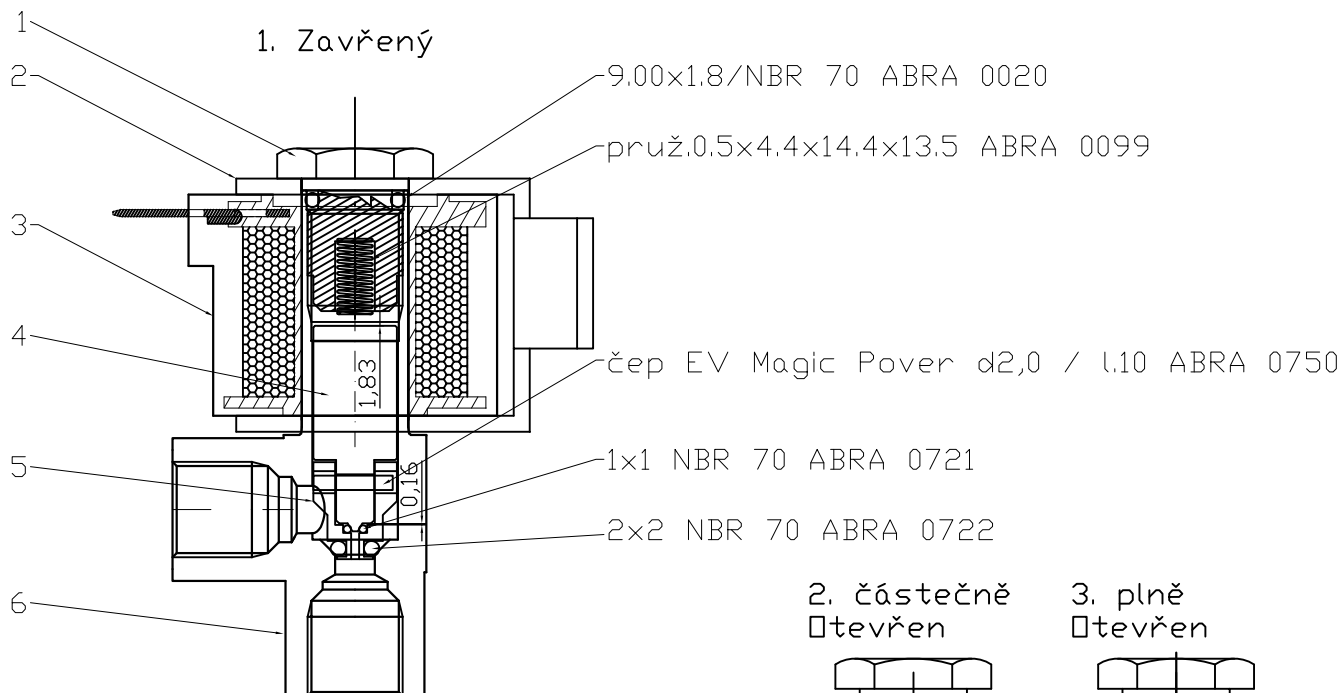

code ABRA 3021

6	1	tělo EV MP	0749	design 18-1-6
5	1	jádro EV MP díl mosaz	0748	design 18-1-5
4	1	jádro EV MP díl FE	0748	design 18-1-4
3	1	coil of valve 12V 10W / cívka el. ventilu LOVTEC	0069	design 2-0-3
2	1	valve holder / držák cívky elektroventilu	0092	design 2-4-2
1	1	screw LPG OK17 / šroub horní EV LPG OK17 M12x1	0023	design 2-1-1

Itemref	Quantity	Title/Name, designation, material, dimension etc	Article No./Reference		
Designed by Lichovník	Checked by Lukeščík	Approved by - date Ecler	File name 18_EV LPG MP	Date 20/7/2012	Scale
HL propan		EV LPG MP - Magic Pover - 2tah			
			18-0	Edition 1	Sheet 1