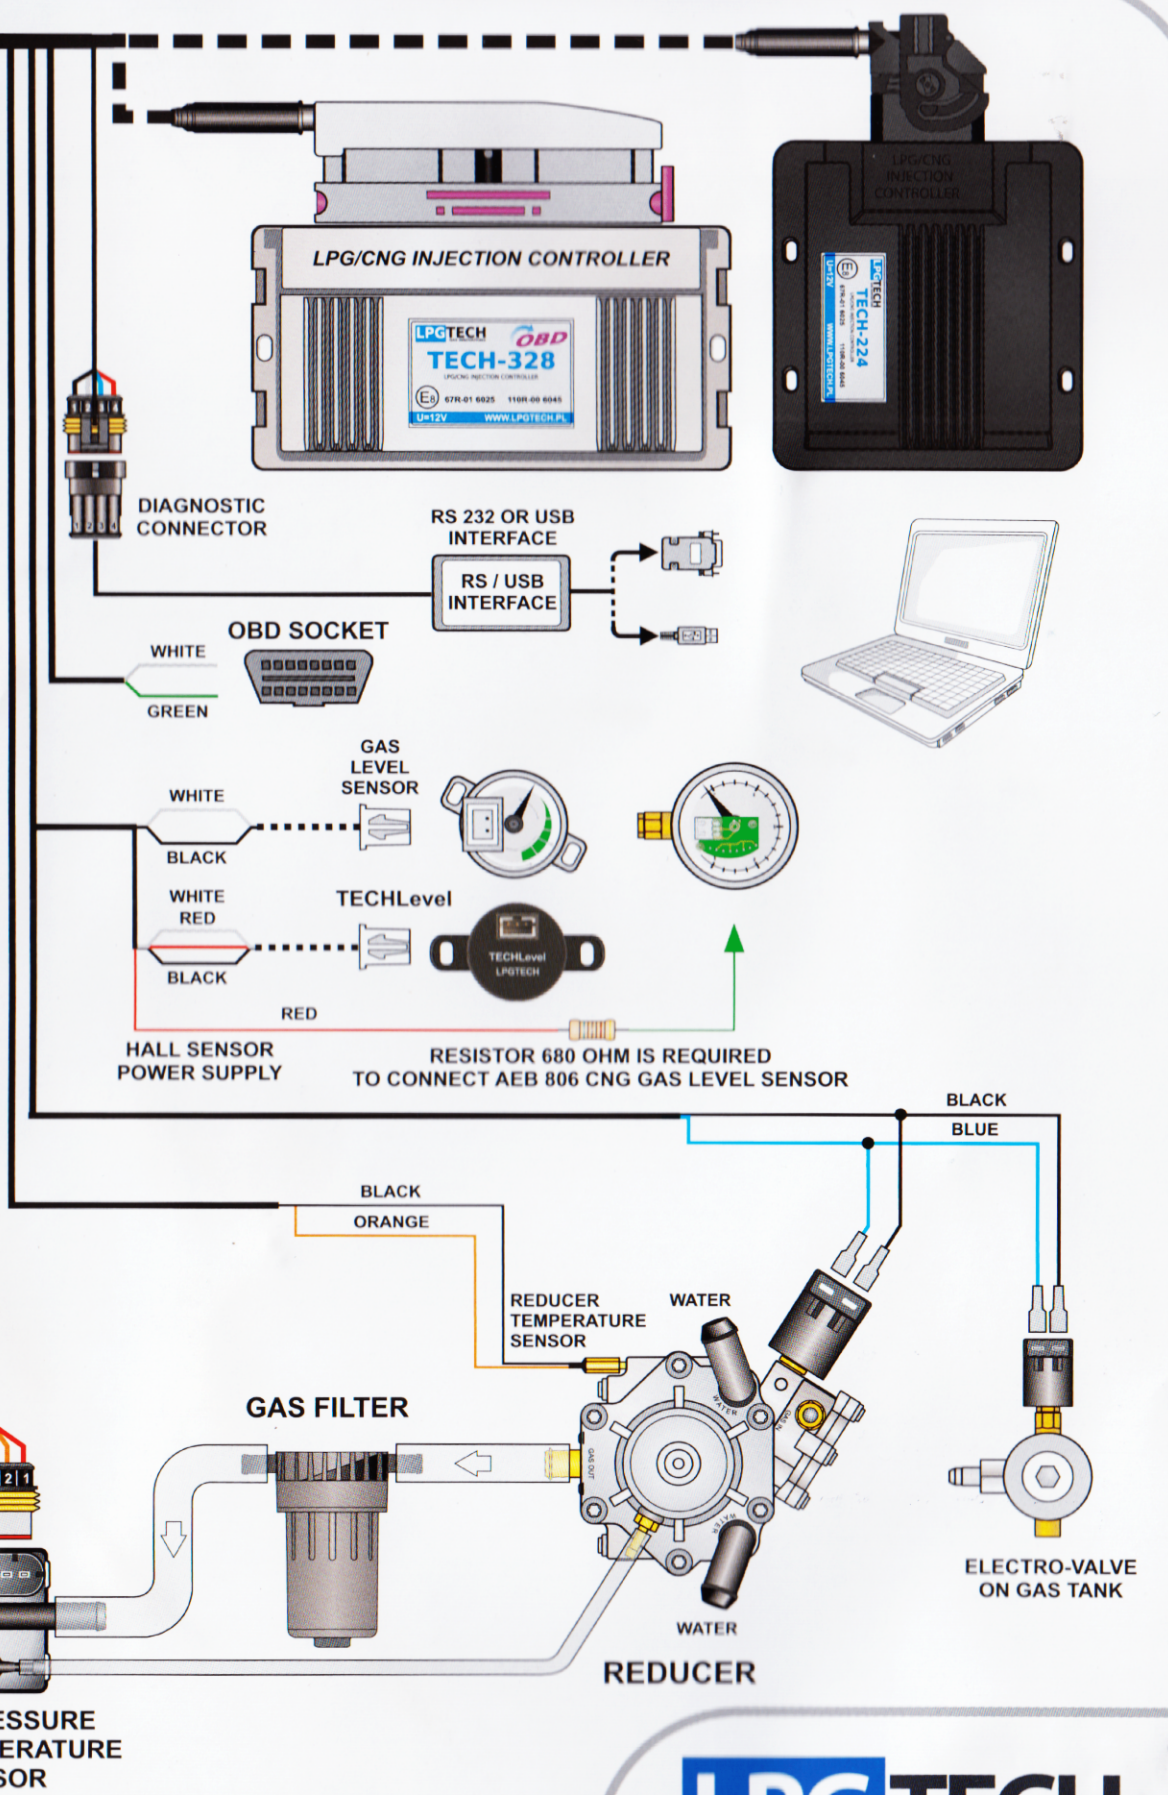

IGNITION SWITCH
OR +12V FROM PETROL INJECTORS

PETROL INJECTORS 1-8
GAS INJECTOR 1-8

TECH Controllers - connection diagram