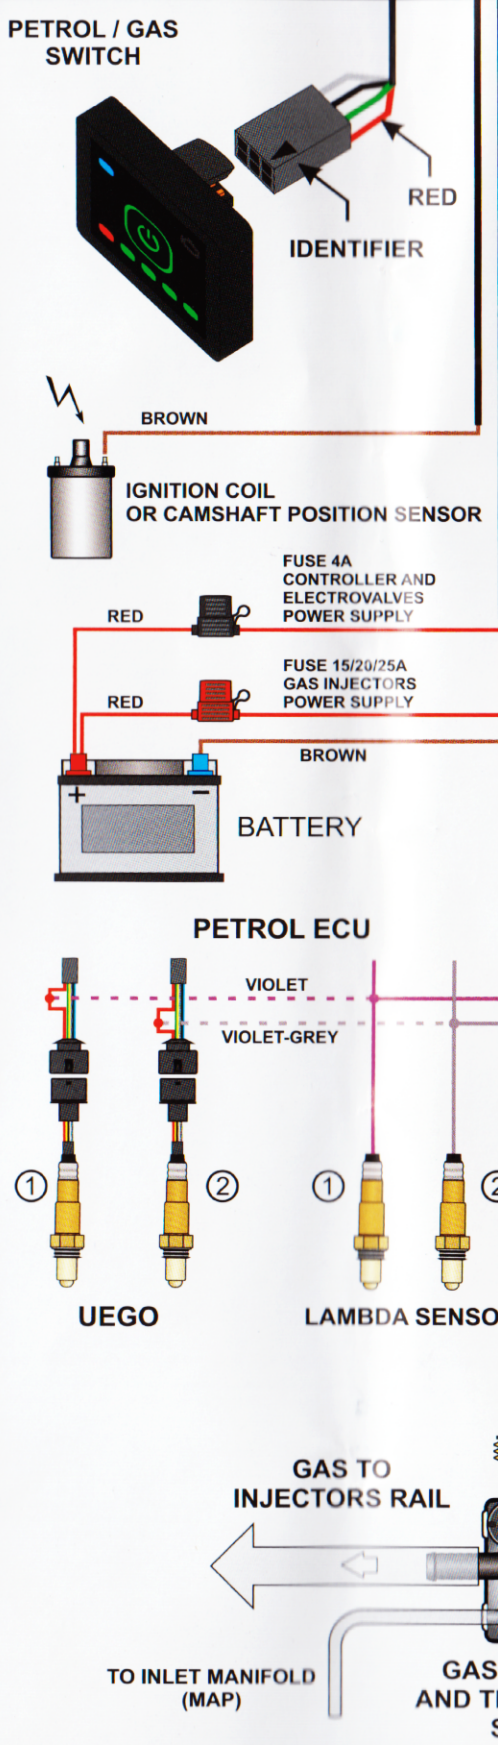

IGNITION SWITCH
OR +12V FROM PETROL INJECTORS

PETROL INJECTORS 1-8
GAS INJECTOR 1-8

TECH Controllers - connection diagram