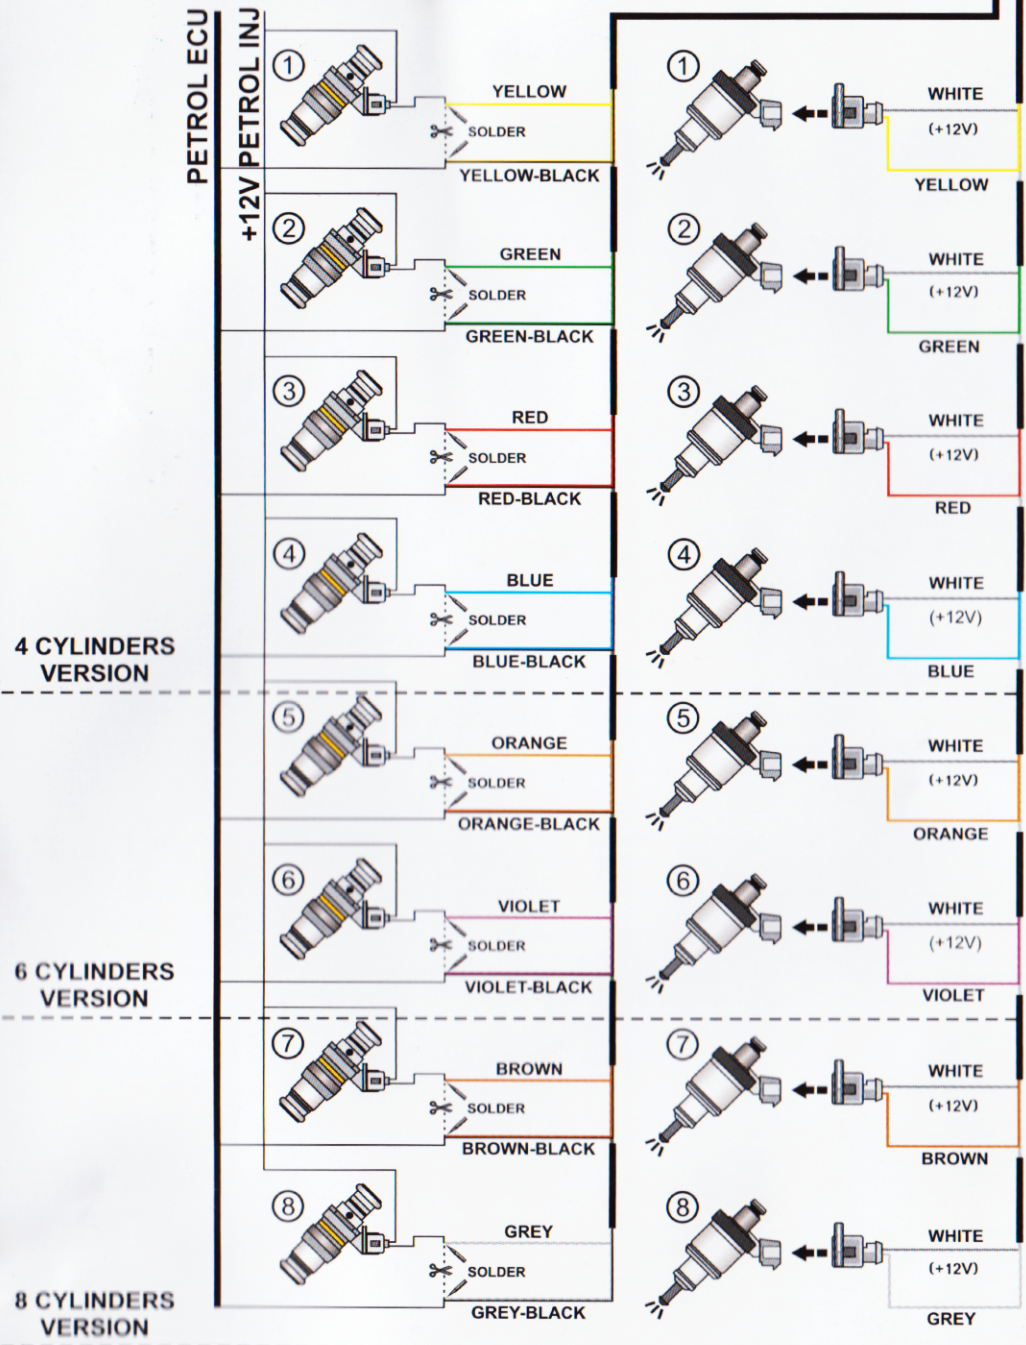

IGNITION SWITCH
OR +12V FROM PETROL INJECTORS

PETROL INJECTORS 1-8
GAS INJECTOR 1-8

TECH Controllers - connection diagram